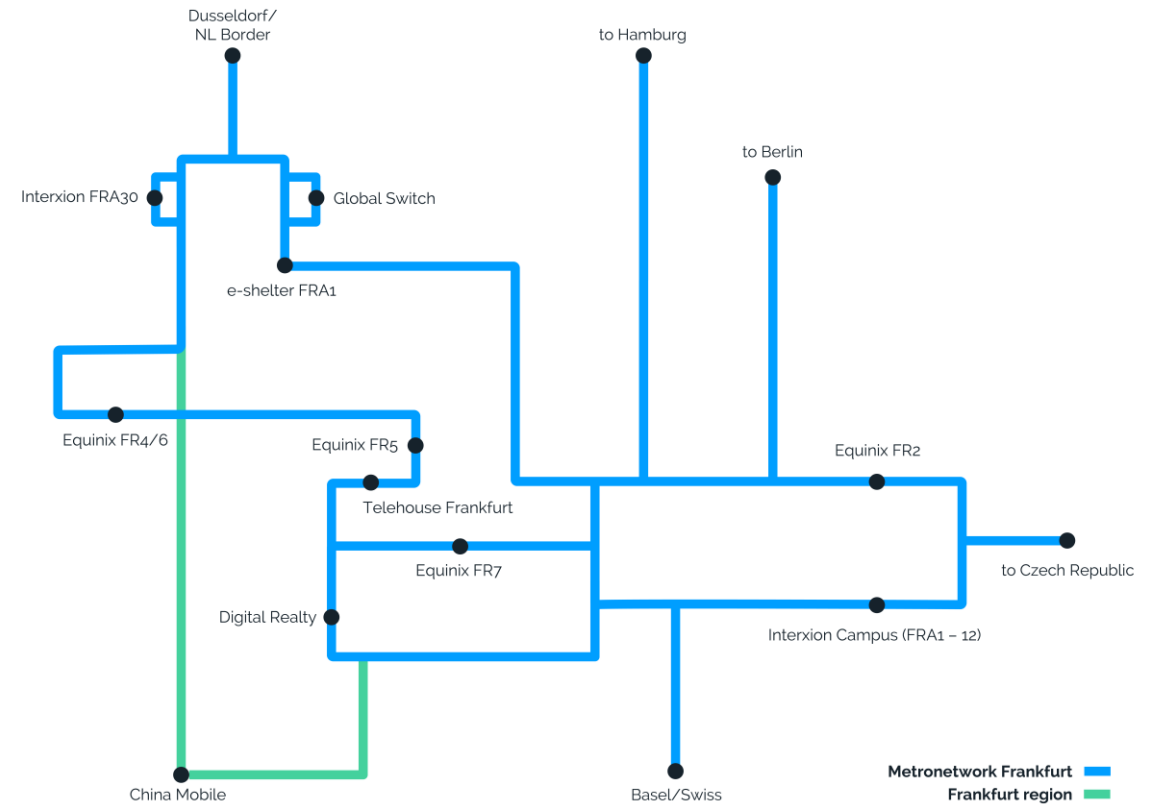

Dark Fibre guarantees you
high-quality connectivity
and secure data traffic

Relined Fiber Network – Connecting the **dots**

Our mission

Relined maximises the utilisation of public and private fibre-optic networks by **leasing unused fibre-optic capacity** in national and international networks to customers, and expands its own network where necessary.

Connecting the **dots**

Relined Fiber Network

The independent supplier in the area of high quality connectivity

Relined provides Dark Fibre solutions

Our partners

Our
network

Amsterdam Metro network

- >30 connected **data centres**
- **High** network standards
- **Fixed** and **competitive** rates
- Fast delivery time of **1 - 3 weeks**
- **Short** distances

Frankfurt Metro network

- >20 connected **data centres**
- **High** network standards
- **Fixed** and **competitive** rates
- Fast delivery time of **1 - 3 weeks**
- **Short** distances

Special offer Frankfurt