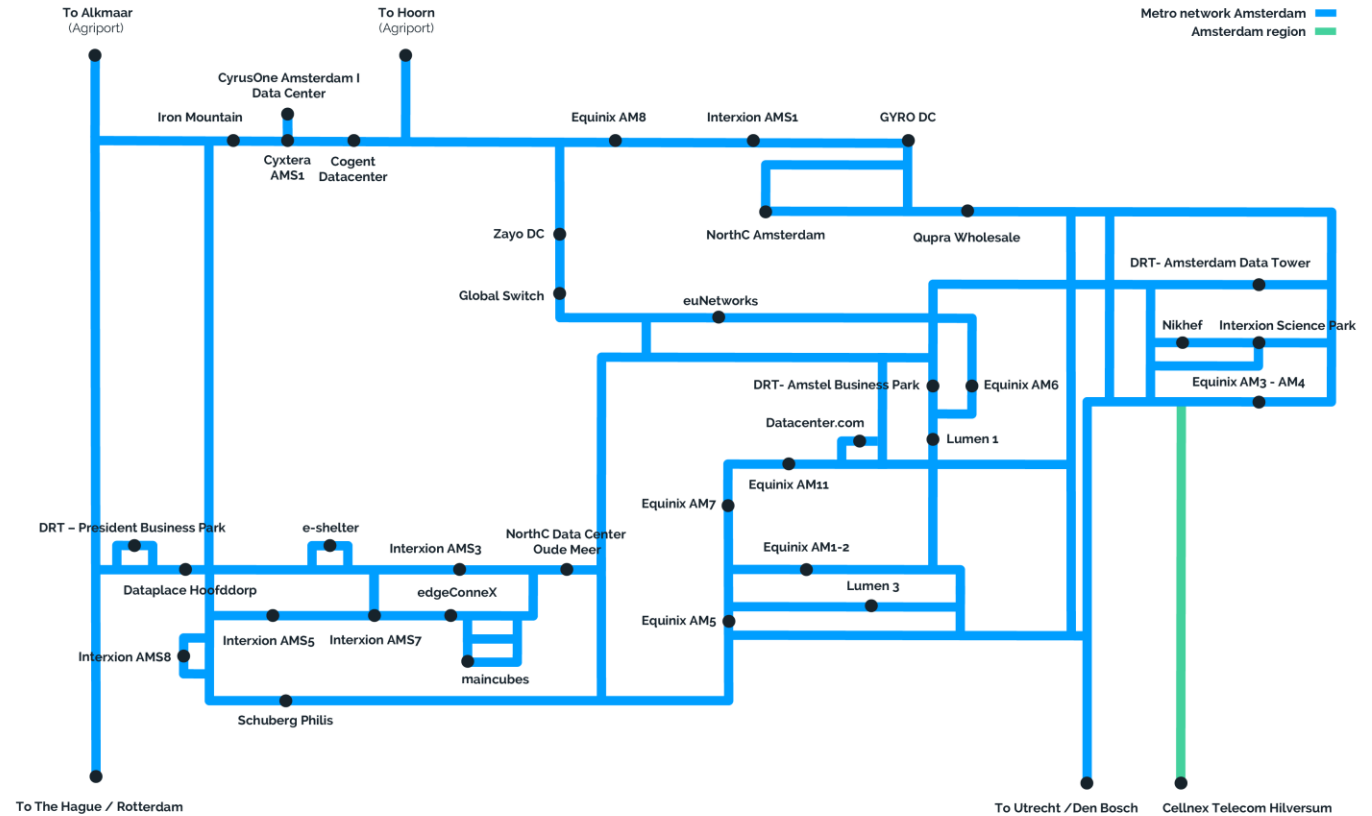

Dark Fibre guarantees you
high-quality connectivity
and secure data traffic

Relined Fiber Network – Connecting the **dots**

Our mission

Relined maximises the utilisation of public and private fibre-optic networks by **leasing unused fibre-optic capacity** in national and international networks to customers, and expands its own network where necessary.

Connecting the **dots**

Relined Fiber Network

The independent supplier in the area of high quality connectivity

Relined provides Dark Fibre solutions

Our partners

Our
network

Amsterdam Metro network

- >30 connected **data centres**
- **High** network standards
- **Fixed** and **competitive** rates
- Fast delivery time of **1 - 3 weeks**
- **Short** distances

Frankfurt Metro network

- >20 connected **data centres**
- **High** network standards
- **Fixed** and **competitive** rates
- Fast delivery time of **1 - 3 weeks**
- **Short** distances

Special offer Frankfurt