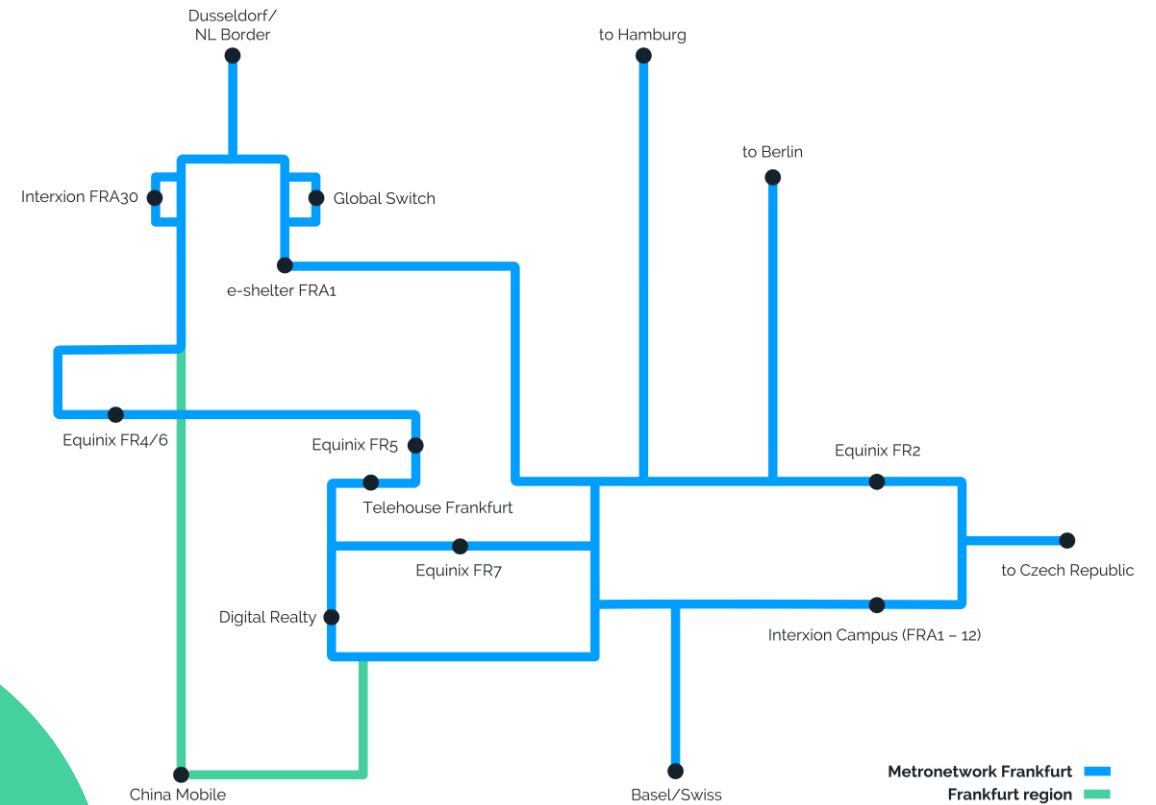

Special offer Frankfurt

Special offer rates

	NRC	MRC
1 year	€ 0,-	€ 400,-
3 years	€ 0,-	€ 350,-
5 years	€ 0,-	€ 300,-

Excl. China Mobile datacenter

Special offer
NRC € 0,-